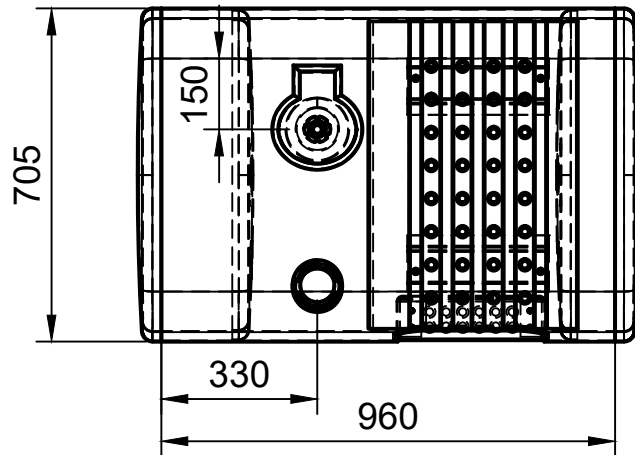

A (1:8)

1/2" MALE-FEMALE TREAD

OEM: 5802048650

KOCAELI METAL DEPO  
+902623711442-46  
gokhan.tunali@kmd.com.tr  
www.kmd.com.tr

TITLE:  
705X705X1060 IVECO FUEL TANK

PRODUCT CODE: A7070106001	DATE:	LITER:
------------------------------	-------	--------

DRAWN :	MATERIAL:		
APPROVED:	WEIGHT :	DWG NO:	
CUSTOMER:	SCALE : 1:16	SHEET 1 OF 1	A4